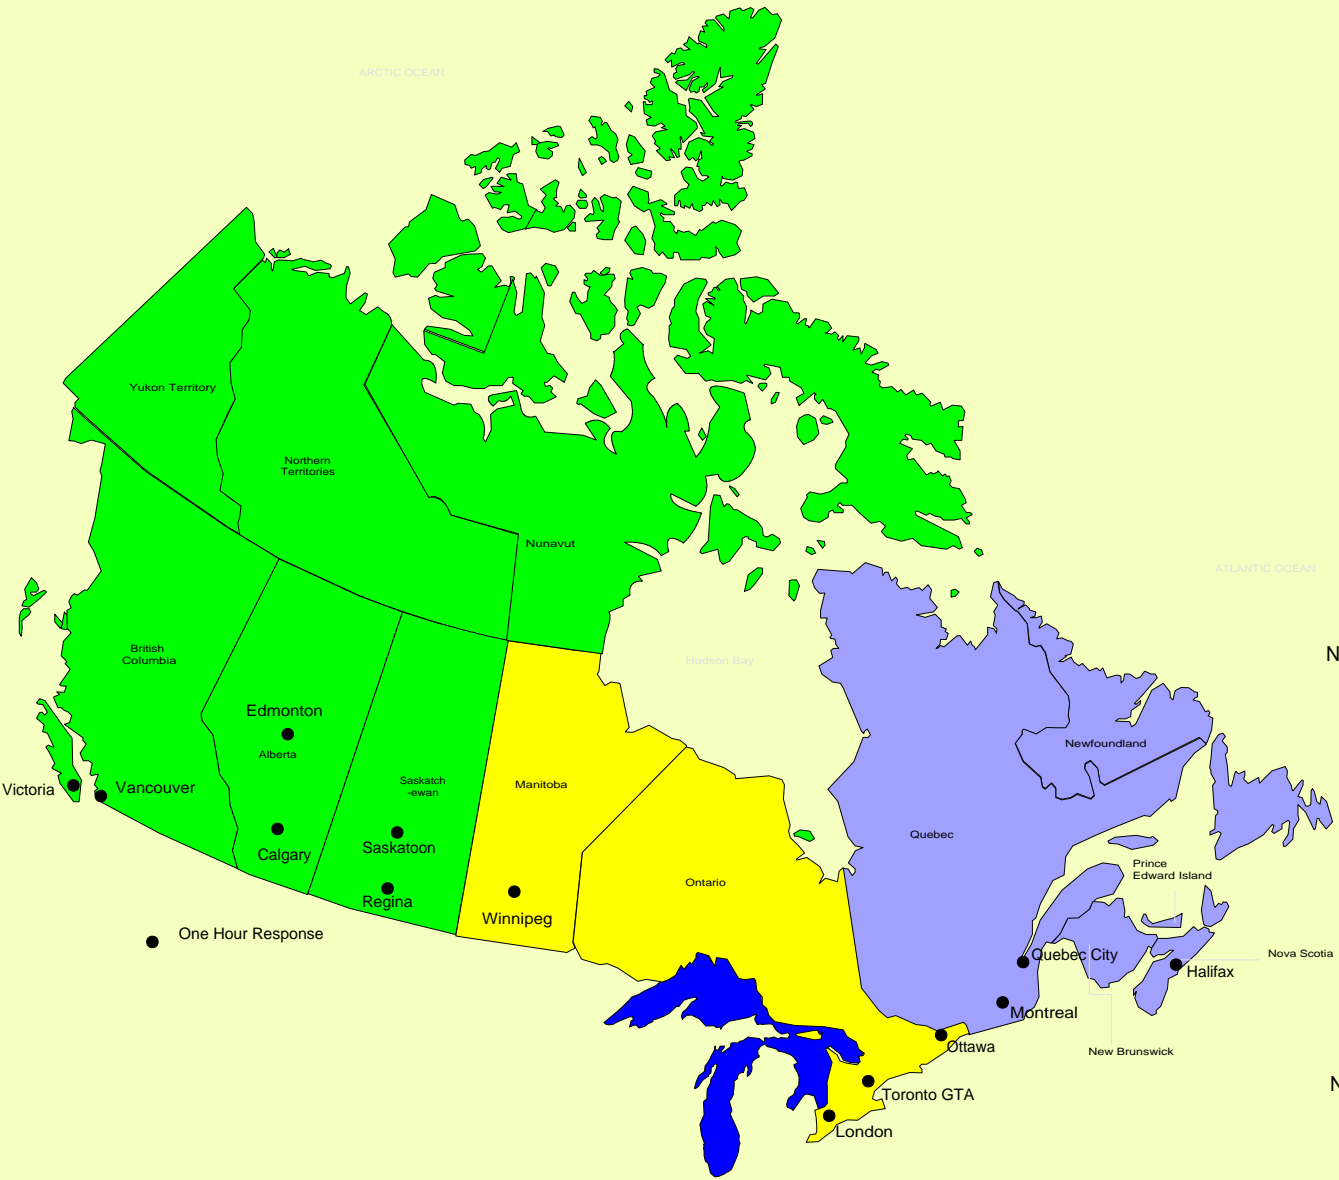

National Technical Coverage

- NWT
Yellowknife
- YUKON
Whitehorse
- BRITISH COLOMBIA
Vancouver
Victoria
Courtney/Campbell River
Cranbrook
Dawson Creek
Duncan
Kamloops
Kelowna
Nanaimo
Nelson
Penticton
Port Albert
Prince George
Richmond
Smithers
Sydney
Trail
Vernon
Williams Lake
- ALBERTA
Calgary
Edmonton
Grande Prairie
Lethbridge
Lloydminster
Medicine Hat
Red Deer
- SASKATCHEWAN
Saskatoon
Regina
Moose Jaw
North Battleford
Swift Current
Yorkton
- MANITOBA
Winnipeg
Brandon

- ONTARIO
Toronto GTA
London
Barrie
Kingston
Niagara Falls
North Bay
Ottawa
Peterborough
Sault Ste Marie
St Catherines
Sudbury
Thunder Bay
- QUEBEC
Montreal
Quebec City
Amos
Baie Comeau
Chicoutimi
Rivières Du Loup
Rouyn Noranda
Sept Iles
Sherbrooke
Trois Rivières
Val D'Or
Victoriaville
- NEW BRUNSWICK
Fredericton
Moncton
Rothesy
St-John
- NOVA SCOTIA
Halifax
Kentville
Sydney
Yarmouth
- PEI
Charlottetown
Summerside
- NEWFOUNDLAND
Corner Brook
Labrador
St-John's